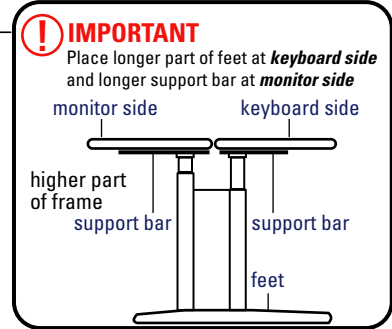

3a
large angle bracket x 2
attach to rear crossbar of H-frame using **fr**

3b
1/2" silver screw x 2 **fr**
with user supplied screwdriver

4
rod x 2 and plastic ball x 2 **fr**
use to attach organizer tray to large angle brackets

attach tops

TOOL B. philips screwdriver supplied by user

machine screws (6mmx16mm panhead x 8)
BLUNT END NOT POINTED END
found in crate with tops
do not use other screws **5**

5
use to attach both surfaces to support bars using threaded inserts **top**

!
IMPORTANT
DO NOT USE ANY OTHER SCREWS TO ATTACH TOPS. DOING SO WILL DAMAGE THREADED INSERTS AND VOID TOP WARRANTY. Other hardware may be included with frame for alternative applications.

!
IMPORTANT
Level3-84" ONLY
use #10 x 1" x 8 pan-head sheet metal screws found in crate with tops.
USE PILOT HOLES & POWER DRIVER